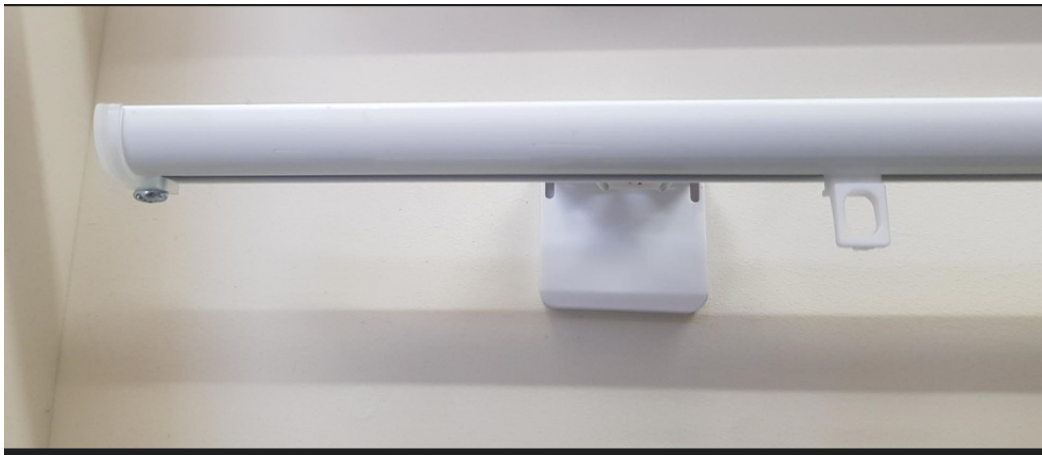

CURTAIN HARDWARE

SERIES 58 SLIMLINE

The Series 58 Slimline is both stylish and discrete, an excellent curtain tracking solution for both domestic and commercial settings. This track has a slim and elegant profile and is designed to handle light to medium weight curtains.

- Commercial and domestic usage
- Suits both S-Wave and conventional curtains
- Underslung track
- Comes in white, silver and black
- Hand or cord operated, one way or centre close
- Can be face fit with T Style (no bracket covers) or K Series base brackets optional
- or Top fixed (bracket cover included)
- Can be bent at a 150mm radius, not available for corded tracks
- Available in 6 metre lengths joiner optional