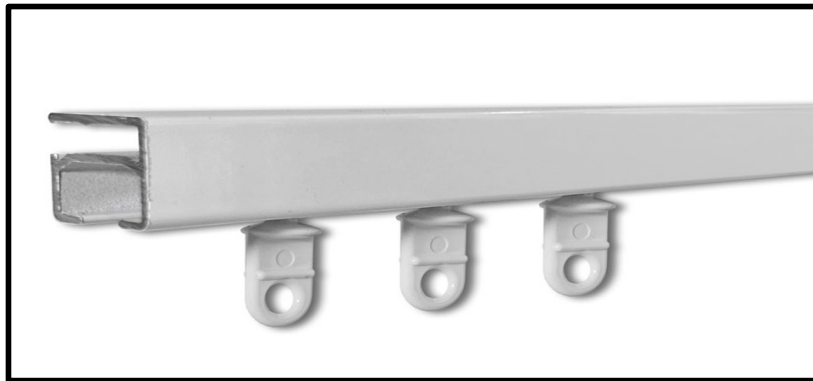

CURTAIN HARDWARE

SERIES 50 MILAN

Made with the highest quality aluminium, the track is slim and compact, yet strong and reliable, suitable for conventional and S-Wave curtains. Known for its versatility, this track can be used for both commercial and domestic application such as hotels, homes, shops, aged care etc.

- Suits both S-Wave and conventional curtains
- Underslung track
- Hand operated only, one way draw or centre close
- Comes in white, platinum or black
- Can be face or top fit with easy clip brackets and bracket covers included
- Can be bent at a 150mm radius
- Optional corner return piece
- Available in 6 metre lengths joiner optional