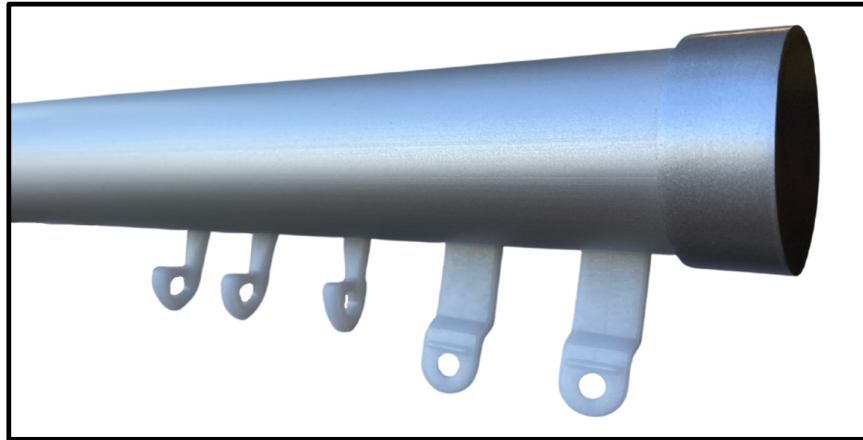

## CURTAIN HARDWARE

---

### K SERIES SMOOTHLINE

The K Series Smoothline is just one of our quality decorator rods available in a wide array of colours to suit any home. With a 38mm diameter, the rounded profile of the Smoothline offers an elegant finish to any conventional or S-Wave curtain and can easily be set up as a double track, with our K600 behind. Select any one of our available finials to add the perfect finish to this track.

- 
- Available in Anodised, Antique Gold (Plain & Reeded), Black and White
  - Suits conventional and S-Wave curtains
  - Rear slung track
  - Can be hand or cord operated, one way draw or centre close

- Option of End Caps, Pine Cone, Acorn, Mushroom, Fluted Ball or Crown finials
- K Series 600 used as back track on double set up
- Cannot be bent
- Available in 6 metre lengths, no joiner available