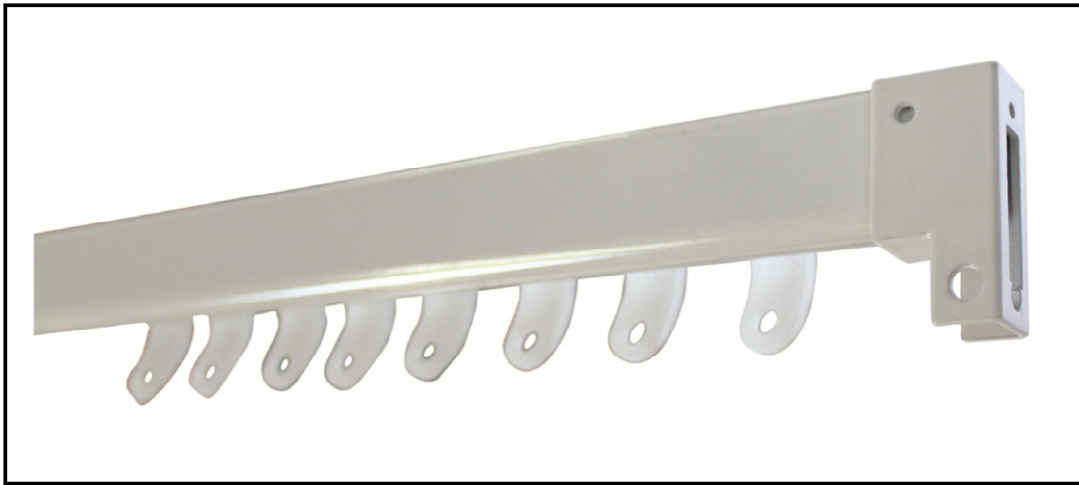

CURTAIN HARDWARE

K SERIES 600

Simple, yet very effective, the K Series 600 domestic tracking system will give that ‘final touch’ to any room it’s featured in. Suitable only for conventional curtains, the K600 gives you the choice of standard gliders or wheeled carriers to give the user smooth operation whether using the cord or hand options.

- Available in Anodised, Antique, Black, Birch White and White
- Compatible with both conventional style curtains and S-Wave curtains
- Rear slung track
- Hand or cord operated, centre close or one way draw
- Can be face fitted or top fixed, bracket covers optional
- Can be bent at a 150mm radius, can be radius curved onsite by fitter
- Available in 6 meter lengths, joiner optional