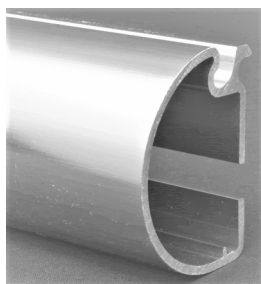

## K SERIES SMOOTHLINE

The K Series Smoothline is just one of our quality decorator rods available in a wide array of colours to suit any home. With a 38mm diameter, the rounded profile of the Smoothline offers an elegant finish to any conventional or S-Wave curtain, and can easily be set up as a double track, with our K600 behind. Select any one of our available finials to add the perfect finish to this track.

---

- Suits conventional and S-Wave curtains
- Rear slung track
- Can be hand or cord operated, one way draw or centre close
- Available in Anodised, Antique Gold, Bright Silver, Birch White, Black, Café Pearl, Gold, Platypus, White

- Option of End Caps, Pine Cone, Acorn, Mushroom, Fluted Ball or Crown finials
- K Series 600 used as back track on double set up
- Cannot be bent
- Available in 6 metre lengths, no joiner available