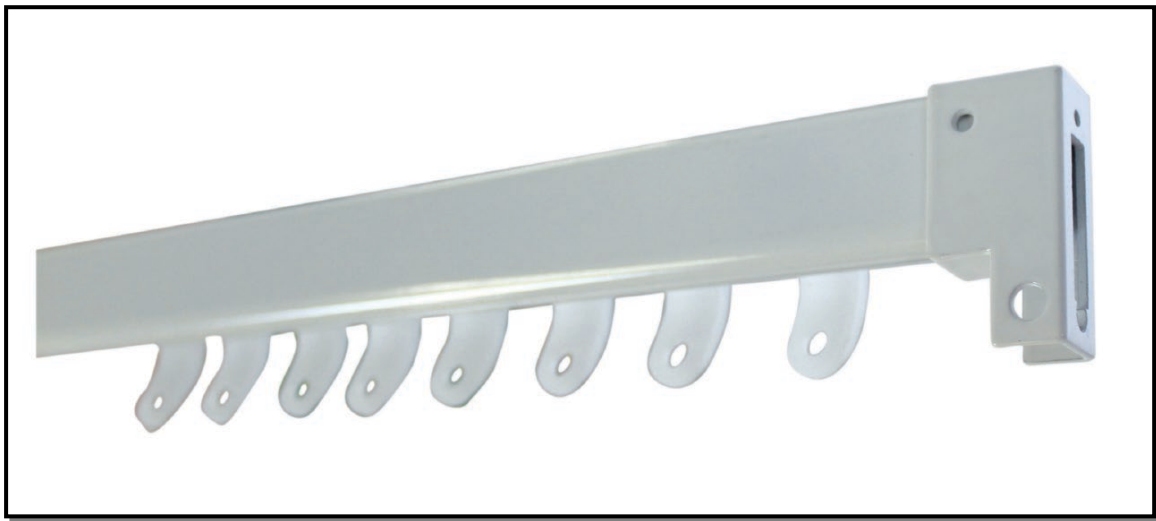

**TRAX WEST**
CURTAIN HARDWARE SPECIALISTS

K SERIES 600

Simple, yet very effective, the K Series 600 domestic tracking system will give that ‘final touch’ to any room it’s featured in. Suitable only for conventional curtains, the K600 gives you the choice of standard gliders or wheeled carriers to give the user smooth operation whether using the cord or hand options.

- Compatible with conventional style curtains
- Rear slung track
- Available in Anodised, Antique, Black, Birch White, Bright Silver, Café Pearl, Gold, Magnolia, Platypus, White
- Hand or cord operated, centre close or one way draw
- Can be face fitted or top fixed, bracket covers optional
- Can be bent at a 150mm radius, can be radius curved onsite by fitter
- Available in 6 meter lengths, joiner optional