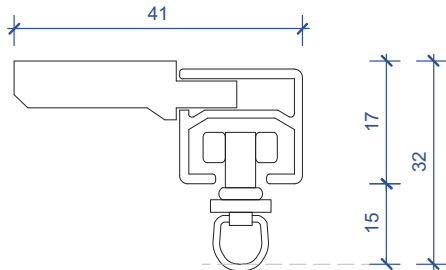

## Bracket Dimensions

Series 50 Milan  
EASY CLIP CEILING FIX  
No 7453

Series 50 Milan  
FACE FIX 40mm PROJECTION BRACKET  
No 7451

Series 50 Milan  
FACE FIX 70mm PROJECTION BRACKET  
No 7455

NOTE:  
25mm for snaptape  
75mm for clear pocket tape

## Bracket Dimensions

Series 50 Milan  
DOUBLE FACE FIX 115mm PROJECTION BRACKET  
No 7455s

Series 50 Milan  
DOUBLE FACE FIX 160mm PROJECTION BRACKET  
No 7455L