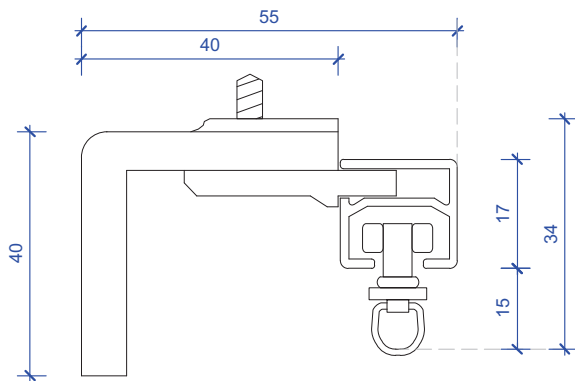

## Bracket Dimensions

Series 50 Milan  
EASY CLIP CEILING FIX  
No 7453

Series 50 Milan  
FACE FIX 40mm PROJECTION BRACKET  
No 7451

Series 50 Milan  
FACE FIX 70mm PROJECTION BRACKET  
No 7455

NOTE:  
25mm for snaptape  
75mm for clear pocket tape

## Bracket Dimensions

Series 50 Milan  
DOUBLE FACE FIX 115mm PROJECTION BRACKET  
No 7455s

Series 50 Milan  
DOUBLE FACE FIX 160mm PROJECTION BRACKET  
No 7455L