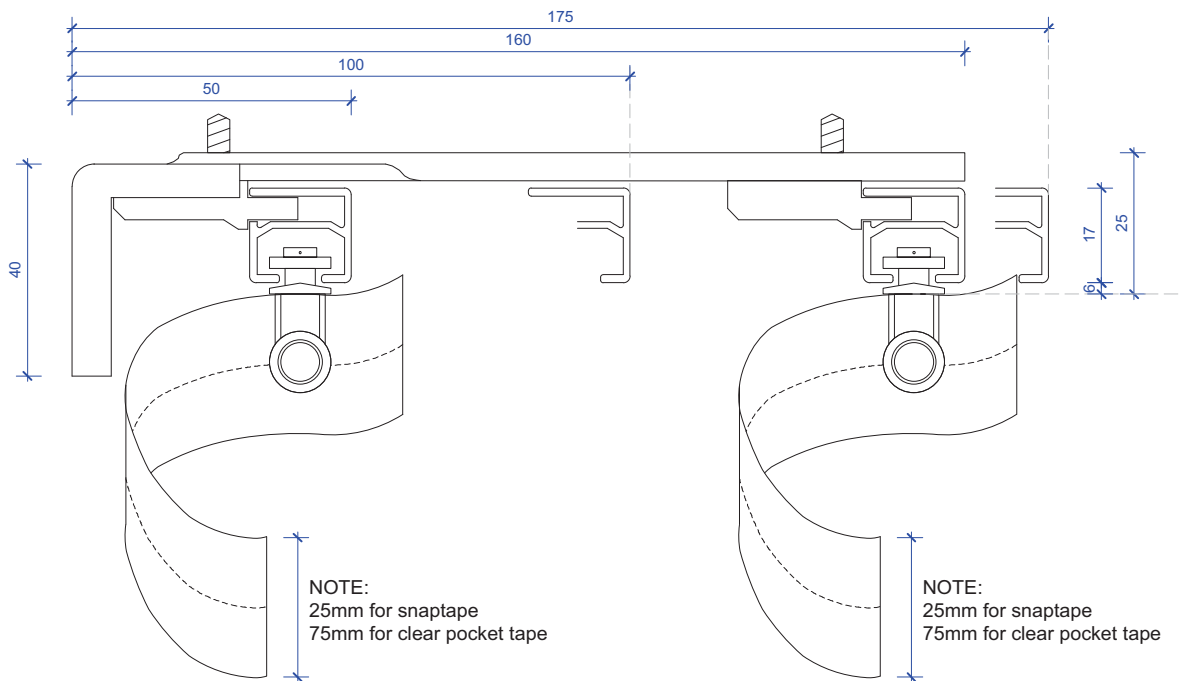

## Bracket Dimensions

Series 50 Milan  
EASY CLIP CEILING FIX  
No 7453

Series 50 Milan  
FACE FIX 40mm PROJECTION BRACKET  
No 7451

Series 50 Milan  
FACE FIX 70mm PROJECTION BRACKET  
No 7455

NOTE:  
25mm for snaptape  
75mm for clear pocket tape

## Bracket Dimensions

Series 50 Milan  
DOUBLE FACE FIX 115mm PROJECTION BRACKET  
No 7455s

Series 50 Milan  
DOUBLE FACE FIX 160mm PROJECTION BRACKET  
No 7455L