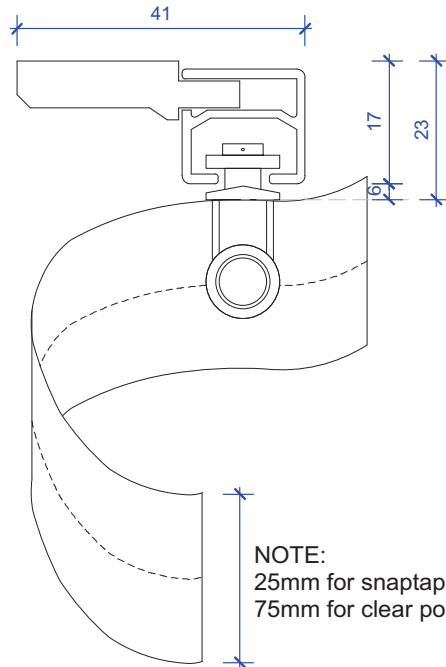

## Bracket Dimensions

Series 50 Milan  
EASY CLIP CEILING FIX  
No 7453

Series 50 Milan  
FACE FIX 40mm PROJECTION BRACKET  
No 7451

Series 50 Milan  
FACE FIX 70mm PROJECTION BRACKET  
No 7455

NOTE:  
25mm for snaptape  
75mm for clear pocket tape

## Bracket Dimensions

Series 50 Milan  
DOUBLE FACE FIX 115mm PROJECTION BRACKET  
No 7455s

Series 50 Milan  
DOUBLE FACE FIX 160mm PROJECTION BRACKET  
No 7455L