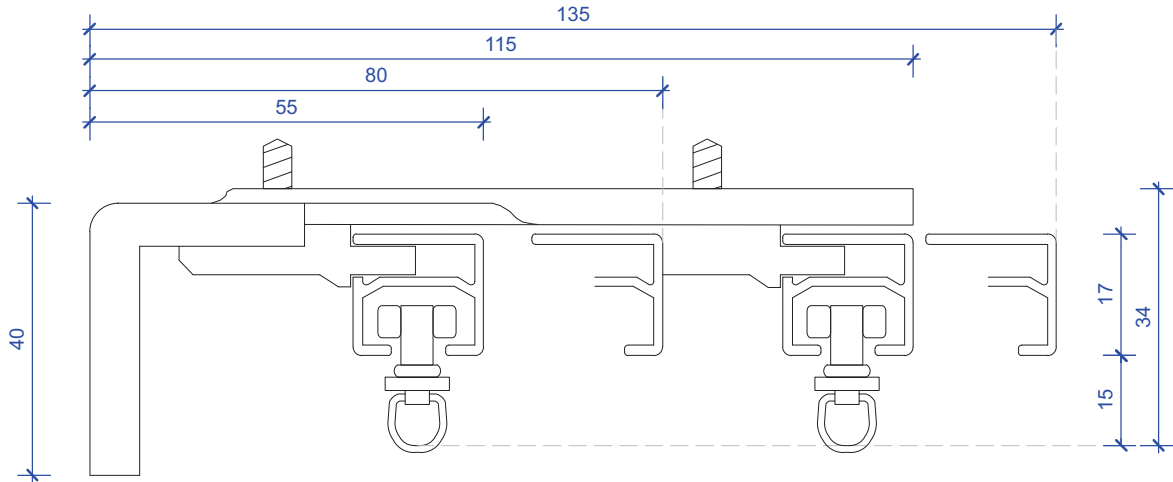

## Bracket Dimensions

Series 50 Milan  
EASY CLIP CEILING FIX  
No 7453

Series 50 Milan  
FACE FIX 40mm PROJECTION BRACKET  
No 7451

Series 50 Milan  
FACE FIX 70mm PROJECTION BRACKET  
No 7455

NOTE:  
25mm for snaptape  
75mm for clear pocket tape

## Bracket Dimensions

Series 50 Milan  
DOUBLE FACE FIX 115mm PROJECTION BRACKET  
No 7455s

Series 50 Milan  
DOUBLE FACE FIX 160mm PROJECTION BRACKET  
No 7455L