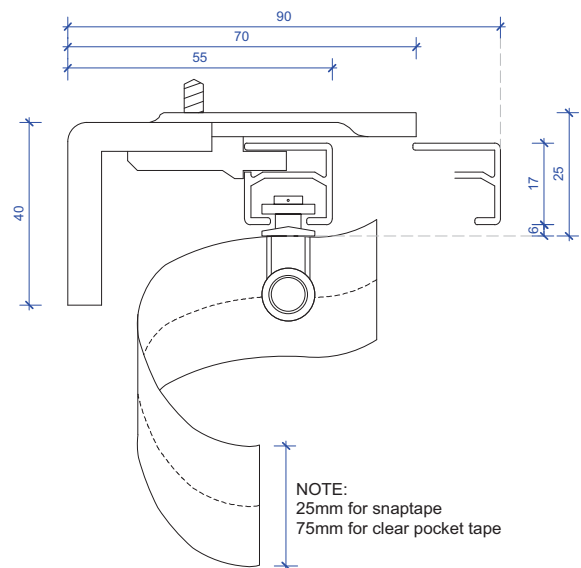

## Bracket Dimensions

Series 50 Milan  
EASY CLIP CEILING FIX  
No 7453

Series 50 Milan  
FACE FIX 40mm PROJECTION BRACKET  
No 7451

Series 50 Milan  
FACE FIX 70mm PROJECTION BRACKET  
No 7455

NOTE:  
25mm for snaptape  
75mm for clear pocket tape

## Bracket Dimensions

Series 50 Milan  
DOUBLE FACE FIX 115mm PROJECTION BRACKET  
No 7455s

Series 50 Milan  
DOUBLE FACE FIX 160mm PROJECTION BRACKET  
No 7455L