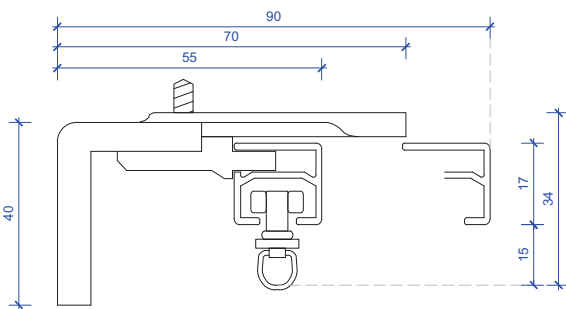

## Bracket Dimensions

Series 50 Milan  
EASY CLIP CEILING FIX  
No 7453

Series 50 Milan  
FACE FIX 40mm PROJECTION BRACKET  
No 7451

Series 50 Milan  
FACE FIX 70mm PROJECTION BRACKET  
No 7455

NOTE:  
25mm for snaptape  
75mm for clear pocket tape

## Bracket Dimensions

Series 50 Milan  
DOUBLE FACE FIX 115mm PROJECTION BRACKET  
No 7455s

Series 50 Milan  
DOUBLE FACE FIX 160mm PROJECTION BRACKET  
No 7455L