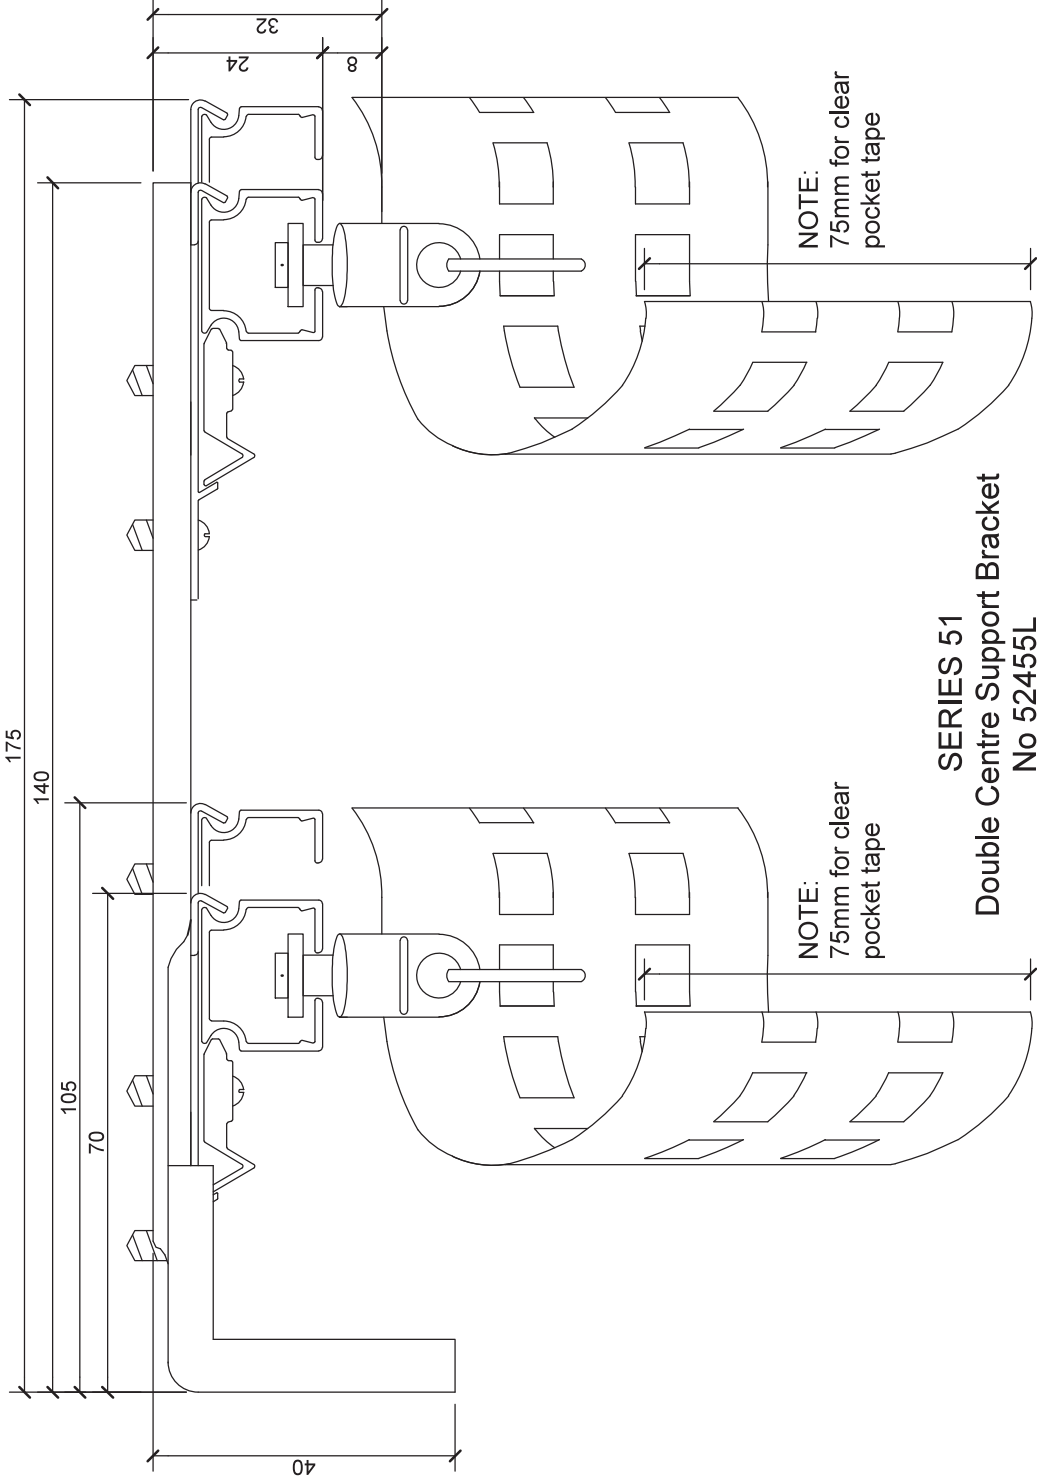

SERIES 51
Single Centre Support Bracket
No 52455

SERIES 51
Double Centre Support Bracket
No 52455L