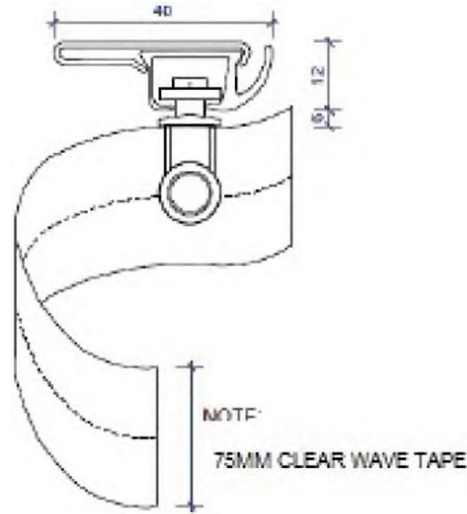

Bracket Dimensions - Ceiling Fix

SERIES 58 SLIMLINE
Small Ceiling Fix Bracket No 5853

SERIES 58 SLIMLINE S-FOLD
Small Ceiling Fix Bracket No 5853

SERIES 58 SLIMLINE
Ceiling Fix Snap In Bracket No 5850L

SERIES 58 SLIMLINE S-FOLD
Small Ceiling Fix Bracket No 5853L

Bracket Dimensions - Face Fix

SERIES 58 SLIMLINE Double Support Bracket No 5855S

SERIES 58 SLIMLINE Single Support Bracket No 5855

SERIES 58 SLIMLINE S-FOLD Single Support Bracket No 5855

SERIES 58 SLIMLINE S-FOLD Double Support Bracket No 5855D