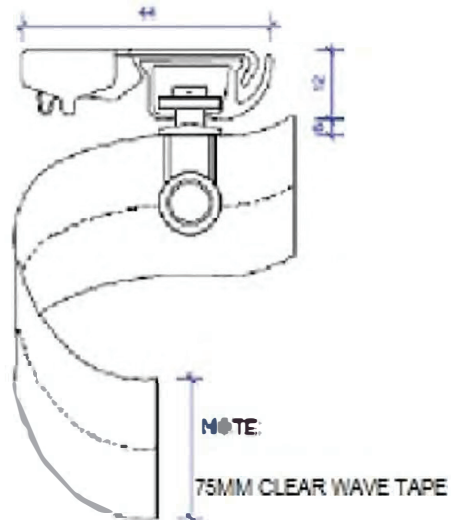

Bracket Dimensions - Ceiling Fix

SERIES 58 SLIMLINE
Small Ceiling Fix Bracket No 5853

SERIES 58 SLIMLINE S-FOLD
Small Ceiling Fix Bracket No 5853

SERIES 58 SLIMLINE
Ceiling Fix Snap In Bracket No 5850L

SERIES 58 SLIMLINE S-FOLD
Small Ceiling Fix Bracket No 5853L

Bracket Dimensions - Face Fix

SERIES 58 SLIMLINE Double Support Bracket No 5855S

SERIES 58 SLIMLINE Single Support Bracket No 5855

SERIES 58 SLIMLINE S-FOLD Single Support Bracket No 5855

SERIES 58 SLIMLINE S-FOLD Double Support Bracket No 5855D