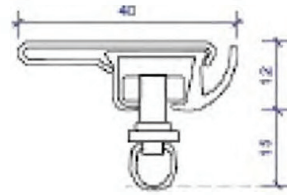

Bracket Dimensions - Ceiling Fix

SERIES 58 SLIMLINE
Small Ceiling Fix Bracket No 5853

SERIES 58 SLIMLINE S-FOLD
Small Ceiling Fix Bracket No 5853

SERIES 58 SLIMLINE
Ceiling Fix Snap In Bracket No 5850L

SERIES 58 SLIMLINE S-FOLD
Small Ceiling Fix Bracket No 5853L

Bracket Dimensions - Face Fix

SERIES 58 SLIMLINE Double Support Bracket No 5855S

SERIES 58 SLIMLINE Single Support Bracket No 5855

SERIES 58 SLIMLINE S-FOLD Single Support Bracket No 5855

SERIES 58 SLIMLINE S-FOLD Double Support Bracket No 5855D