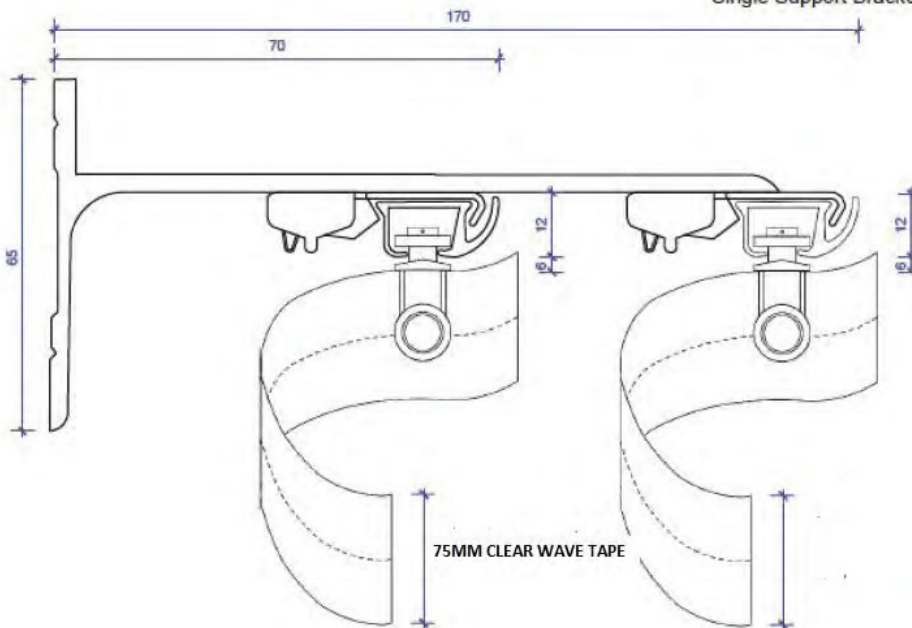

Bracket Dimensions - Ceiling Fix

SERIES 58 SLIMLINE
Small Ceiling Fix Bracket No 5853

SERIES 58 SLIMLINE S-FOLD
Small Ceiling Fix Bracket No 5853

SERIES 58 SLIMLINE
Ceiling Fix Snap In Bracket No 5850L

SERIES 58 SLIMLINE S-FOLD
Small Ceiling Fix Bracket No 5853L

Bracket Dimensions - Face Fix

SERIES 58 SLIMLINE Double Support Bracket No 5855S

SERIES 58 SLIMLINE Single Support Bracket No 5855

SERIES 58 SLIMLINE S-FOLD Single Support Bracket No 5855

SERIES 58 SLIMLINE S-FOLD Double Support Bracket No 5855D