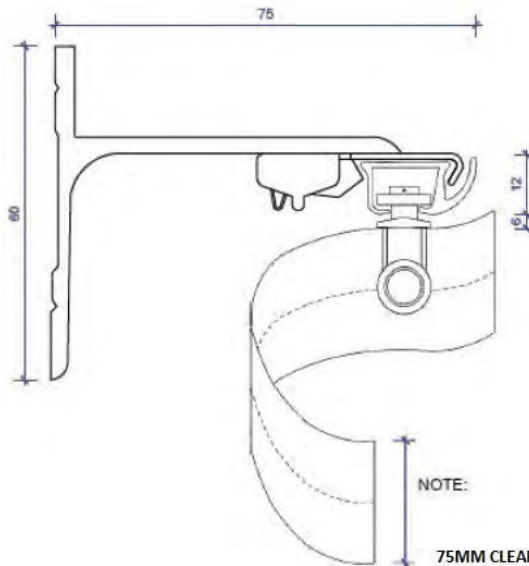

Bracket Dimensions - Ceiling Fix

SERIES 58 SLIMLINE
Small Ceiling Fix Bracket No 5853

SERIES 58 SLIMLINE S-FOLD
Small Ceiling Fix Bracket No 5853

SERIES 58 SLIMLINE
Ceiling Fix Snap In Bracket No 5850L

SERIES 58 SLIMLINE S-FOLD
Small Ceiling Fix Bracket No 5853L

Bracket Dimensions - Face Fix

SERIES 58 SLIMLINE Double Support Bracket No 5855S

SERIES 58 SLIMLINE Single Support Bracket No 5855

SERIES 58 SLIMLINE S-FOLD Single Support Bracket No 5855

SERIES 58 SLIMLINE S-FOLD Double Support Bracket No 5855D