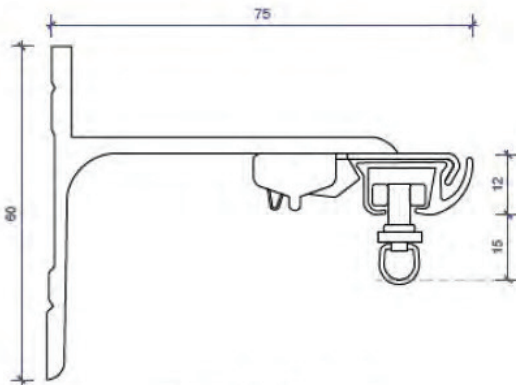

Bracket Dimensions - Ceiling Fix

SERIES 58 SLIMLINE
Small Ceiling Fix Bracket No 5853

SERIES 58 SLIMLINE S-FOLD
Small Ceiling Fix Bracket No 5853

SERIES 58 SLIMLINE
Ceiling Fix Snap In Bracket No 5850L

SERIES 58 SLIMLINE S-FOLD
Small Ceiling Fix Bracket No 5853L

Bracket Dimensions - Face Fix

SERIES 58 SLIMLINE Double Support Bracket No 5855S

SERIES 58 SLIMLINE Single Support Bracket No 5855

SERIES 58 SLIMLINE S-FOLD Single Support Bracket No 5855

SERIES 58 SLIMLINE S-FOLD Double Support Bracket No 5855D