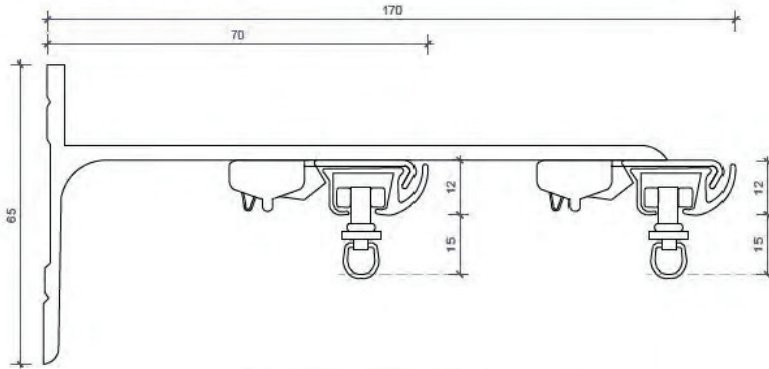

Bracket Dimensions - Ceiling Fix

SERIES 58 SLIMLINE
Small Ceiling Fix Bracket No 5853

SERIES 58 SLIMLINE S-FOLD
Small Ceiling Fix Bracket No 5853

SERIES 58 SLIMLINE
Ceiling Fix Snap In Bracket No 5850L

SERIES 58 SLIMLINE S-FOLD
Small Ceiling Fix Bracket No 5853L

Bracket Dimensions - Face Fix

SERIES 58 SLIMLINE Double Support Bracket No 5855S

SERIES 58 SLIMLINE Single Support Bracket No 5855

SERIES 58 SLIMLINE S-FOLD Single Support Bracket No 5855

SERIES 58 SLIMLINE S-FOLD Double Support Bracket No 5855D