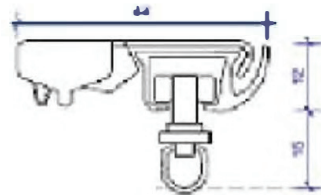

Bracket Dimensions - Ceiling Fix

SERIES 58 SLIMLINE
Small Ceiling Fix Bracket No 5853

SERIES 58 SLIMLINE S-FOLD
Small Ceiling Fix Bracket No 5853

SERIES 58 SLIMLINE
Ceiling Fix Snap In Bracket No 5850L

SERIES 58 SLIMLINE S-FOLD
Small Ceiling Fix Bracket No 5853L

Bracket Dimensions - Face Fix

SERIES 58 SLIMLINE Double Support Bracket No 5855S

SERIES 58 SLIMLINE Single Support Bracket No 5855

SERIES 58 SLIMLINE S-FOLD Single Support Bracket No 5855

SERIES 58 SLIMLINE S-FOLD Double Support Bracket No 5855D