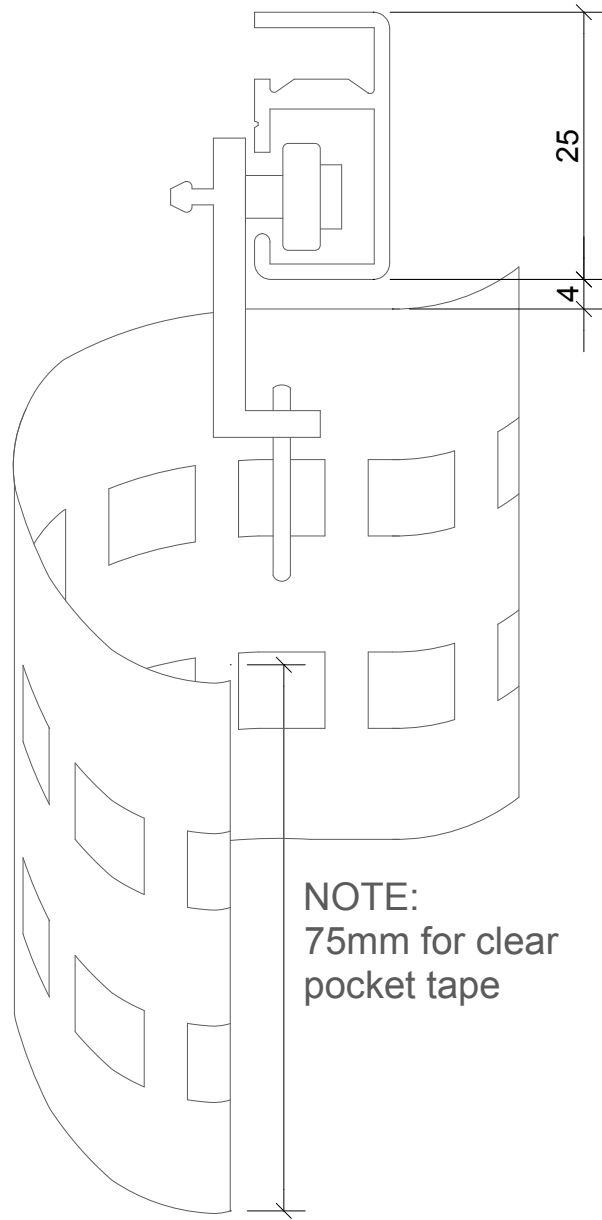

Series 74 Venice  
**EASY CLIP CEILING FIX**  
No 7453

Series 74 Venice  
EASY CLIP CEILING FIX  
No 7453

Series 74 Venice  
FACE FIX 70mm PROJECTION BRACKET  
No 7455