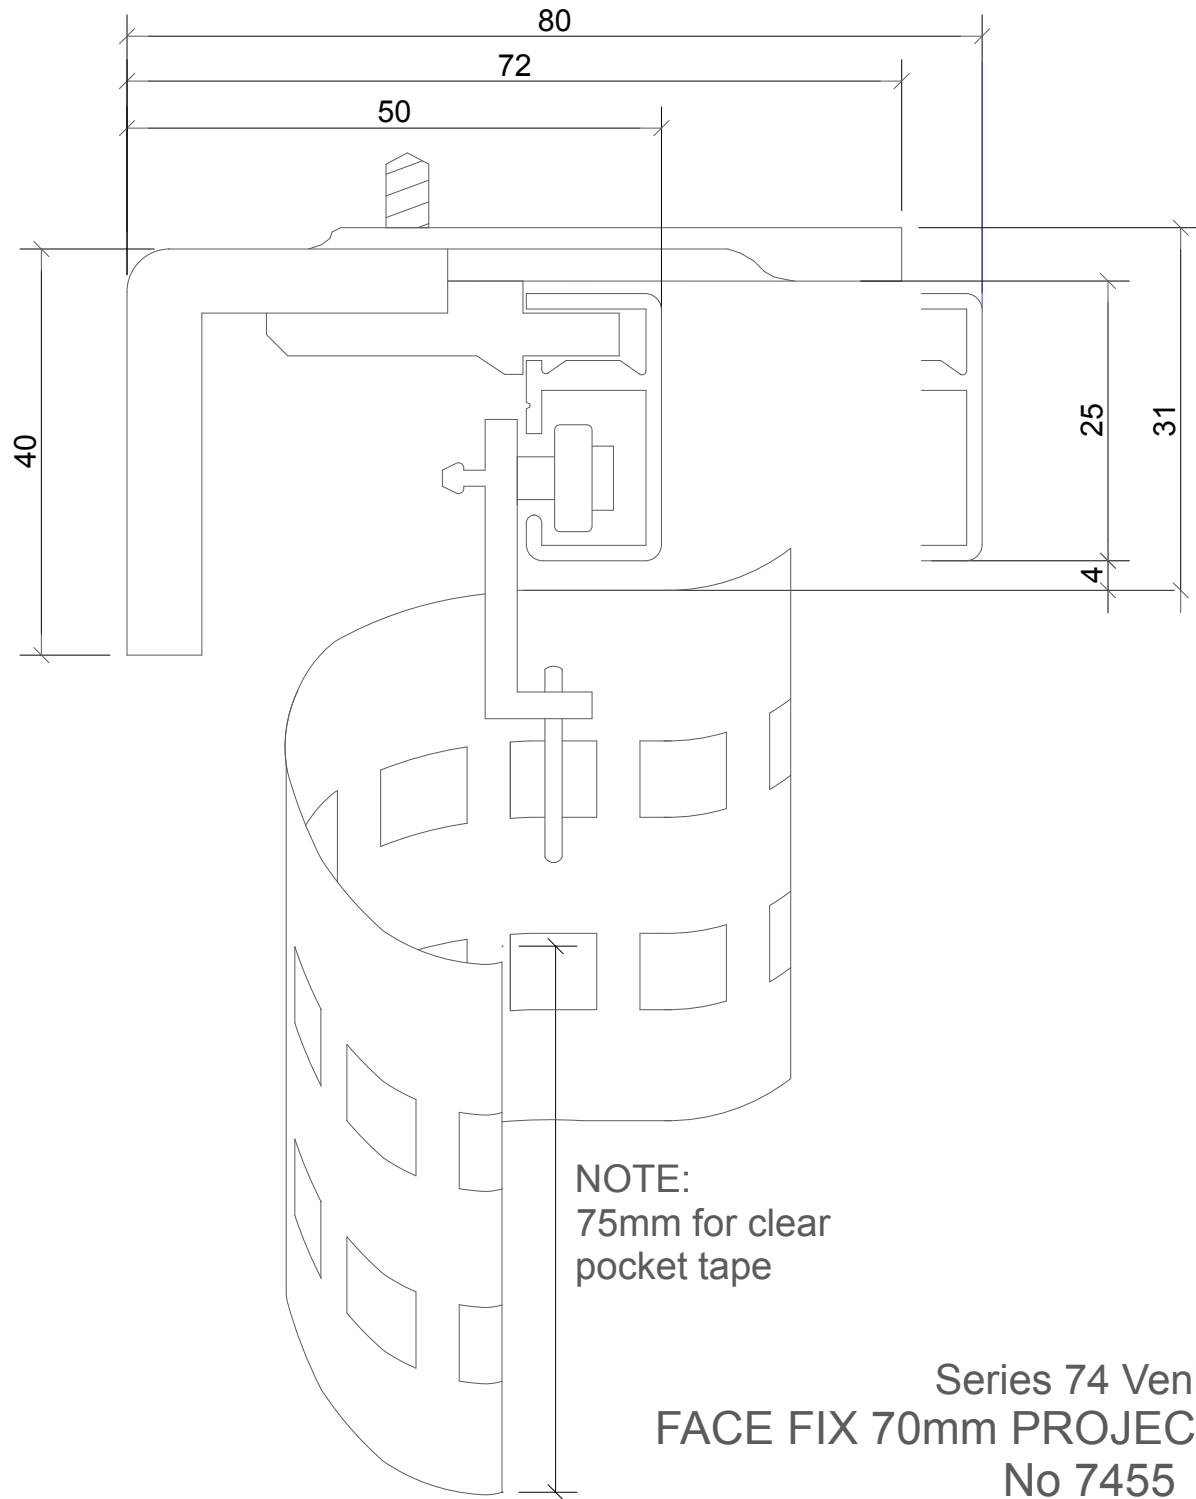

Series 74 Venice  
**EASY CLIP CEILING FIX**  
No 7453

Series 74 Venice  
EASY CLIP CEILING FIX  
No 7453

Series 74 Venice  
FACE FIX 70mm PROJECTION BRACKET  
No 7455