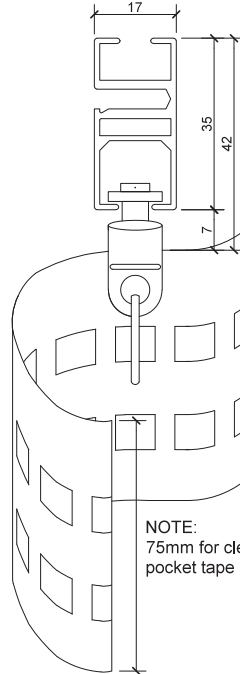

SERIES 67 SIENA Bracket Dimensions

SERIES 67
 Sienna
 5832

NOTE:
 75mm for clear
 pocket tape

SERIES 67
 Single Support Bracket
 No7455

SERIES 67
 Single Support Bracket
 No6755

SERIES 67
 STD Double Support Bracket
 No7455L
 Series 74 as rear track

SERIES 67 SIENA Bracket Dimensions