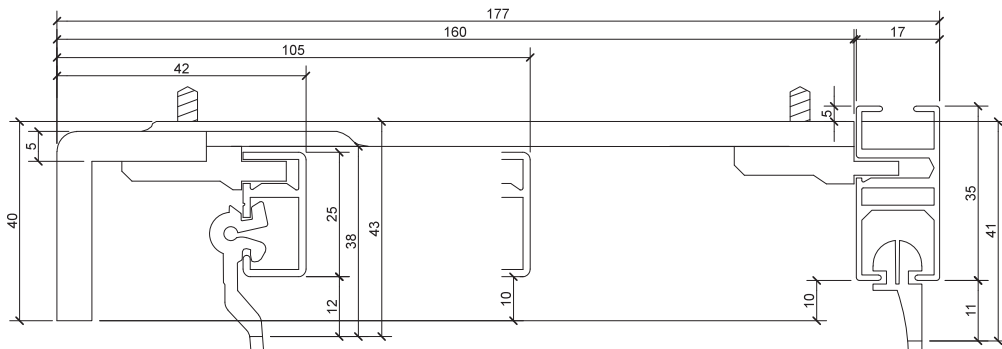

SERIES 67 SIENA Bracket Dimensions

SERIES 67
 Sienna
 5832

NOTE:
 75mm for clear
 pocket tape

SERIES 67
 Single Support Bracket
 No7455

SERIES 67
 Single Support Bracket
 No6755

SERIES 67
 STD Double Support Bracket
 No7455L
 Series 74 as rear track

SERIES 67 SIENA Bracket Dimensions