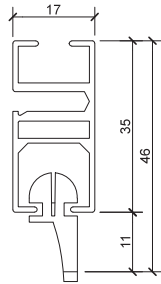

SERIES 67 SIENA Bracket Dimensions

SERIES 67
 Sienna
 5832

NOTE:
 75mm for clear
 pocket tape

SERIES 67
 Single Support Bracket
 No7455

SERIES 67
 Single Support Bracket
 No6755

SERIES 67
 STD Double Support Bracket
 No7455L
 Series 74 as rear track

SERIES 67 SIENA Bracket Dimensions