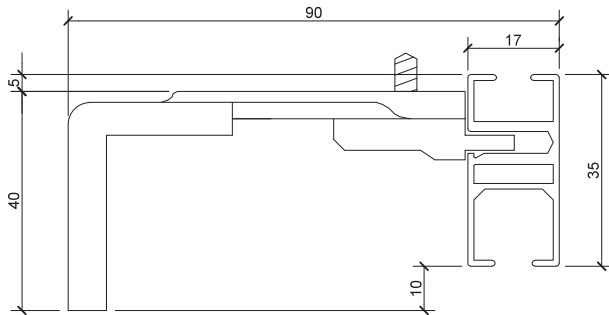

SERIES 67 SIENA Bracket Dimensions

SERIES 67
 Sienna
 5832

NOTE:
 75mm for clear
 pocket tape

SERIES 67
 Single Support Bracket
 No7455

SERIES 67
 Single Support Bracket
 No6755

SERIES 67
 STD Double Support Bracket
 No7455L
 Series 74 as rear track

SERIES 67 SIENA Bracket Dimensions