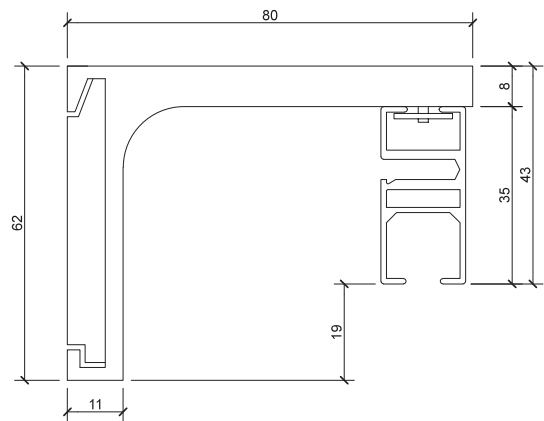

SERIES 67 SIENA Bracket Dimensions

SERIES 67
 Sienna
 5832

NOTE:
 75mm for clear
 pocket tape

SERIES 67
 Single Support Bracket
 No7455

SERIES 67
 Single Support Bracket
 No6755

SERIES 67
 STD Double Support Bracket
 No7455L
 Series 74 as rear track

SERIES 67 SIENA Bracket Dimensions